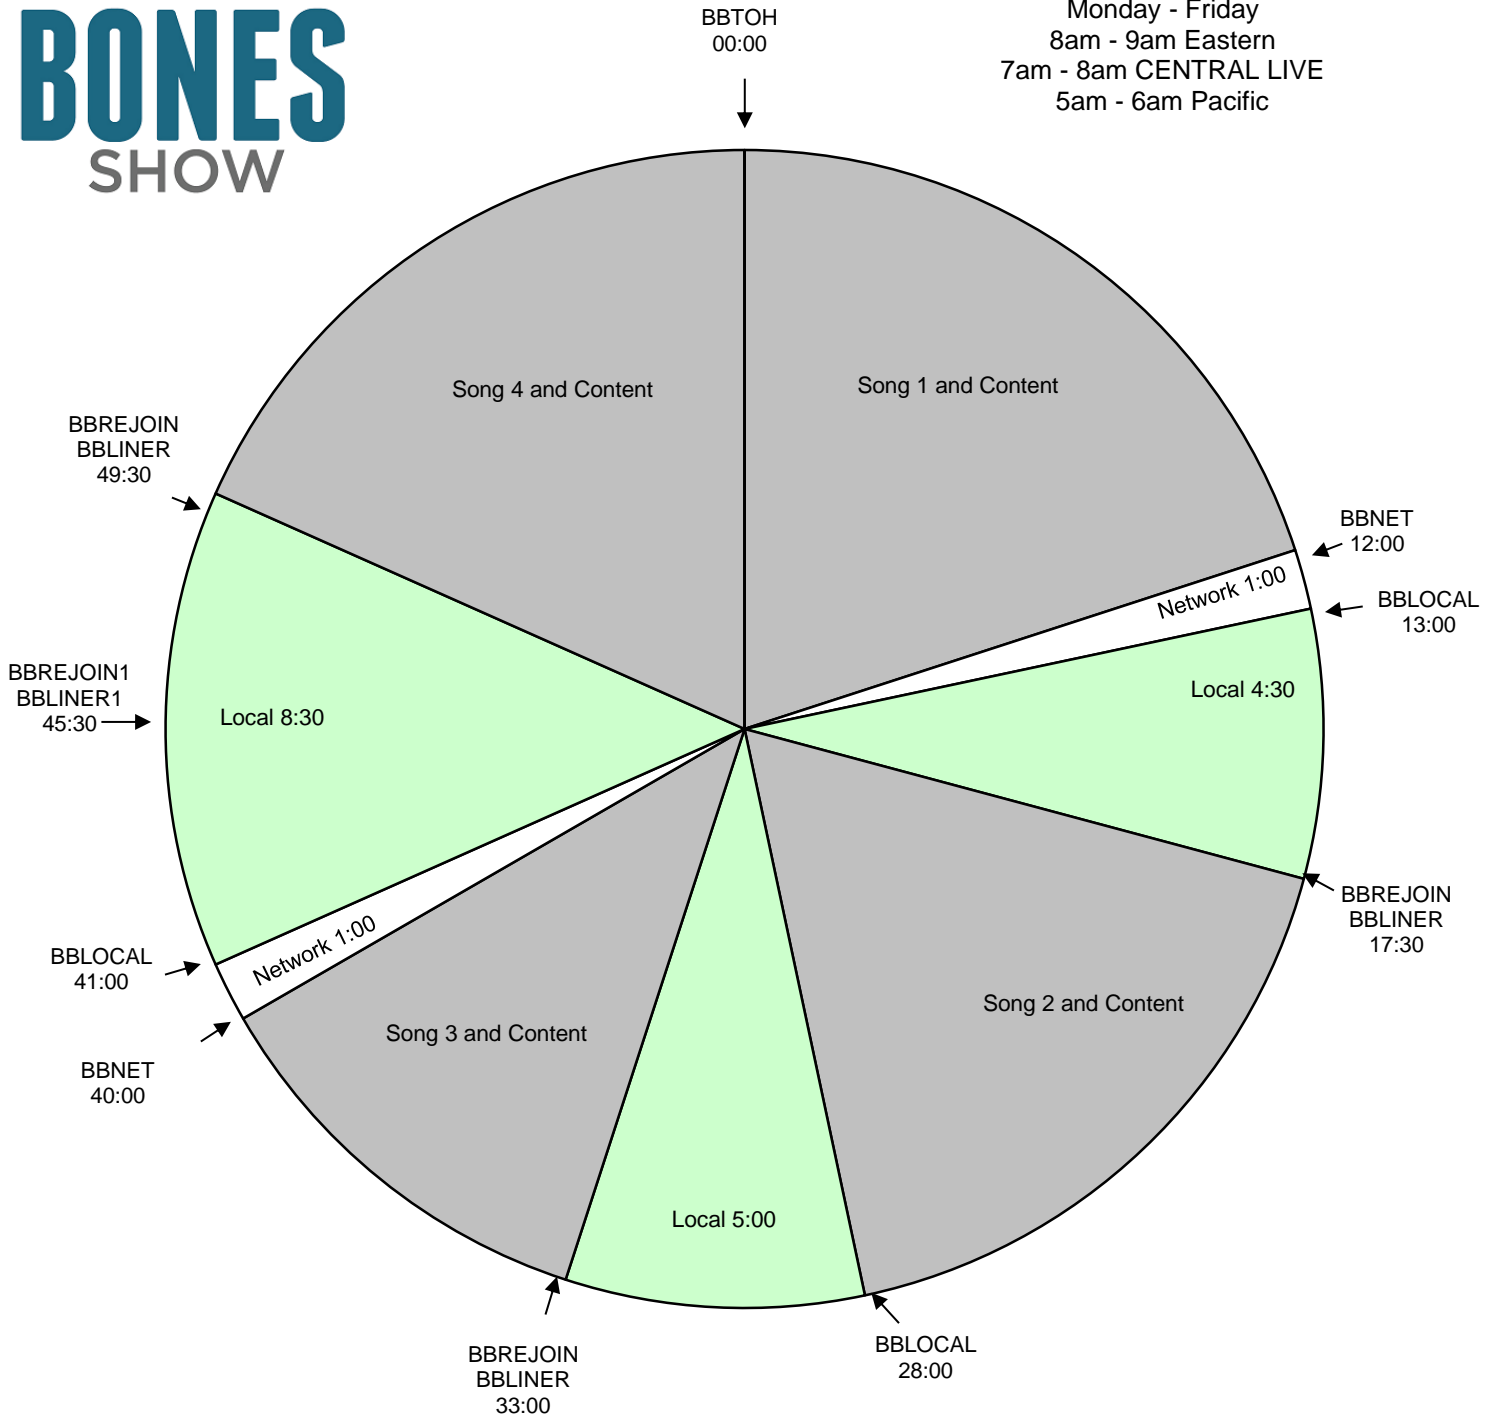

# THE BOBBY BONES SHOW

The Bobby Bones Show  
 Effective October 16th, 2017  
 Premiere XDS PRO4-P Satellite  
 Hour 3  
 Monday - Friday  
 8am - 9am Eastern  
 7am - 8am CENTRAL LIVE  
 5am - 6am Pacific

**All Breaks Float! TOH & BBLINER Also Float!**

Program is live for 5 hours starting at 6am Eastern. Central and Western time zones are welcome to air 5 hours, starting at 5am local time.

Network will program music and talk during the content segments. Stations are welcome to schedule additional songs in the 8 minute local segments

BBLOCAL - Fires local breaks. All breaks float.

BBLINER - Floats. Fires locally voiced short show ID - must be exactly 5 second, dry voice

BBLINER1 - Fires locally voiced short show ID - must be exactly 5 second, dry voice

BBREJOIN - Joins the show

BBREJOIN1 - Optional rejoin for 4:30 local break in 1st break, 4:00 in 3rd break.

BBTOH - Floats. Fires locally produced top of hour ID - network will go silent for :15

BBCONTEST - For iHeartMedia Stations Contesting